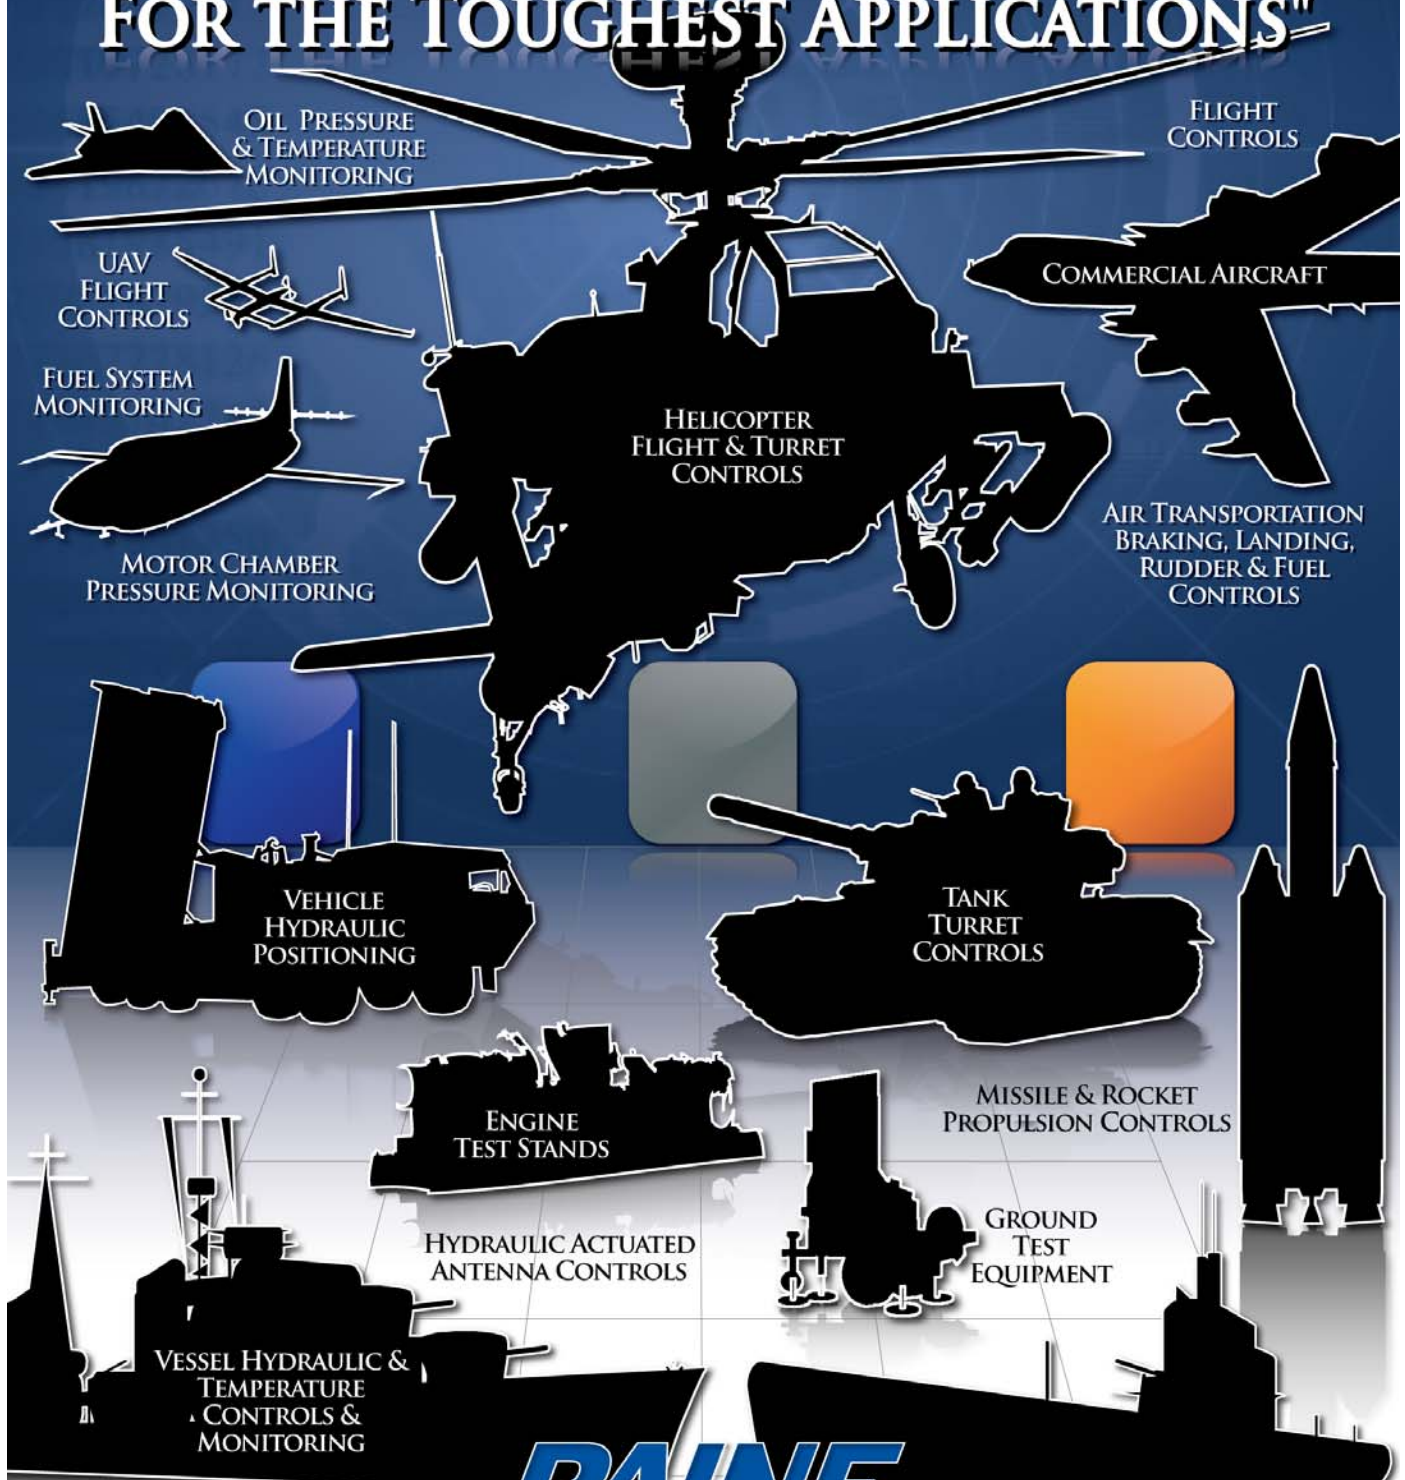

AEROSPACE & DEFENSE

"PRESSURE INSTRUMENTATION FOR THE TOUGHEST APPLICATIONS"

OIL PRESSURE & TEMPERATURE MONITORING

FLIGHT CONTROLS

UAV FLIGHT CONTROLS

COMMERCIAL AIRCRAFT

FUEL SYSTEM MONITORING

HELICOPTER FLIGHT & TURRET CONTROLS

AIR TRANSPORTATION BRAKING, LANDING, RUDDER & FUEL CONTROLS

MOTOR CHAMBER PRESSURE MONITORING

VEHICLE HYDRAULIC POSITIONING

TANK TURRET CONTROLS

ENGINE TEST STANDS

MISSILE & ROCKET PROPULSION CONTROLS

HYDRAULIC ACTUATED ANTENNA CONTROLS

GROUND TEST EQUIPMENT

VESSEL HYDRAULIC & TEMPERATURE CONTROLS & MONITORING

PAINE

TOWED ARRAYS

SUBMARINE NAVIGATION CONTROLS, DEPTH MONITORING

Call or email us today for more information!

509-881-2100

moreinfo@paineelectronics.com

TORPEDO DEPTH MONITORING & PROPULSION CONTROLS